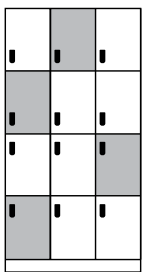

Fixed shelf