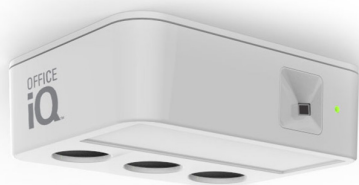

Features

- Unobtrusive, lightweight sensor box sits on or under the work surface*
- Gentle alerts remind users when to sit or stand
- Measures and provides real-time feedback on incremental caloric expenditure
- Provides target and actual standing time stats to indicate progress toward personal goals
- Uses Bluetooth Low Energy (BLE) wireless connectivity, ensuring up to 100 feet (approximately 150 desks) of unobstructed range between sensors and OfficeIQ Gateway
- Personal information is protected by the "Don't Be Creepy" privacy policy
- Provides aggregated and anonymous sit/stand utilization data
- Now available for order with our Sit/Stand line

Company Dashboard features live updates

*Consult installation instructions for sensor placement location, by product

Specifications

- Native for Mac OS X Mavericks (version 10.9) or later and Windows Vista (with .NET 4.5 required) or later
- Software connects to Tome's WorkDesk platform through an active internet connection.
- Software connects to Tome's WorkDesk platform through an active internet connection.
- Gateway includes HDMI output to display the OfficeIQ Dashboard to any HDMI TV or monitor
- Gateway requires a simple IT setup and does not require that the sensor gain access to corporate LAN
- Weight: - QuickStand Sensor: 0.21 lbs (3.4 oz)
- Float Sensor: 0.19 lbs (3.1 oz)
- Gateway (without wall plate): 0.33 lbs (5.2 oz)
- Power: - Sensors: USB Power; AC adapter sold separately
- Gateway: AC adapter (included)
- Sensors attach with Dual Lock™ (included)

White with a gloss finish

Black with a gloss finish

**not available for Gateway*

OfficeIQ Sensor:
QuickStand

OfficeIQ Sensor:
Float

Gateway

Uses Bluetooth Low Energy (BLE) wireless connectivity, ensuring up to 100 feet (approximately 150 desks) of unobstructed range between Sensors and Gateway