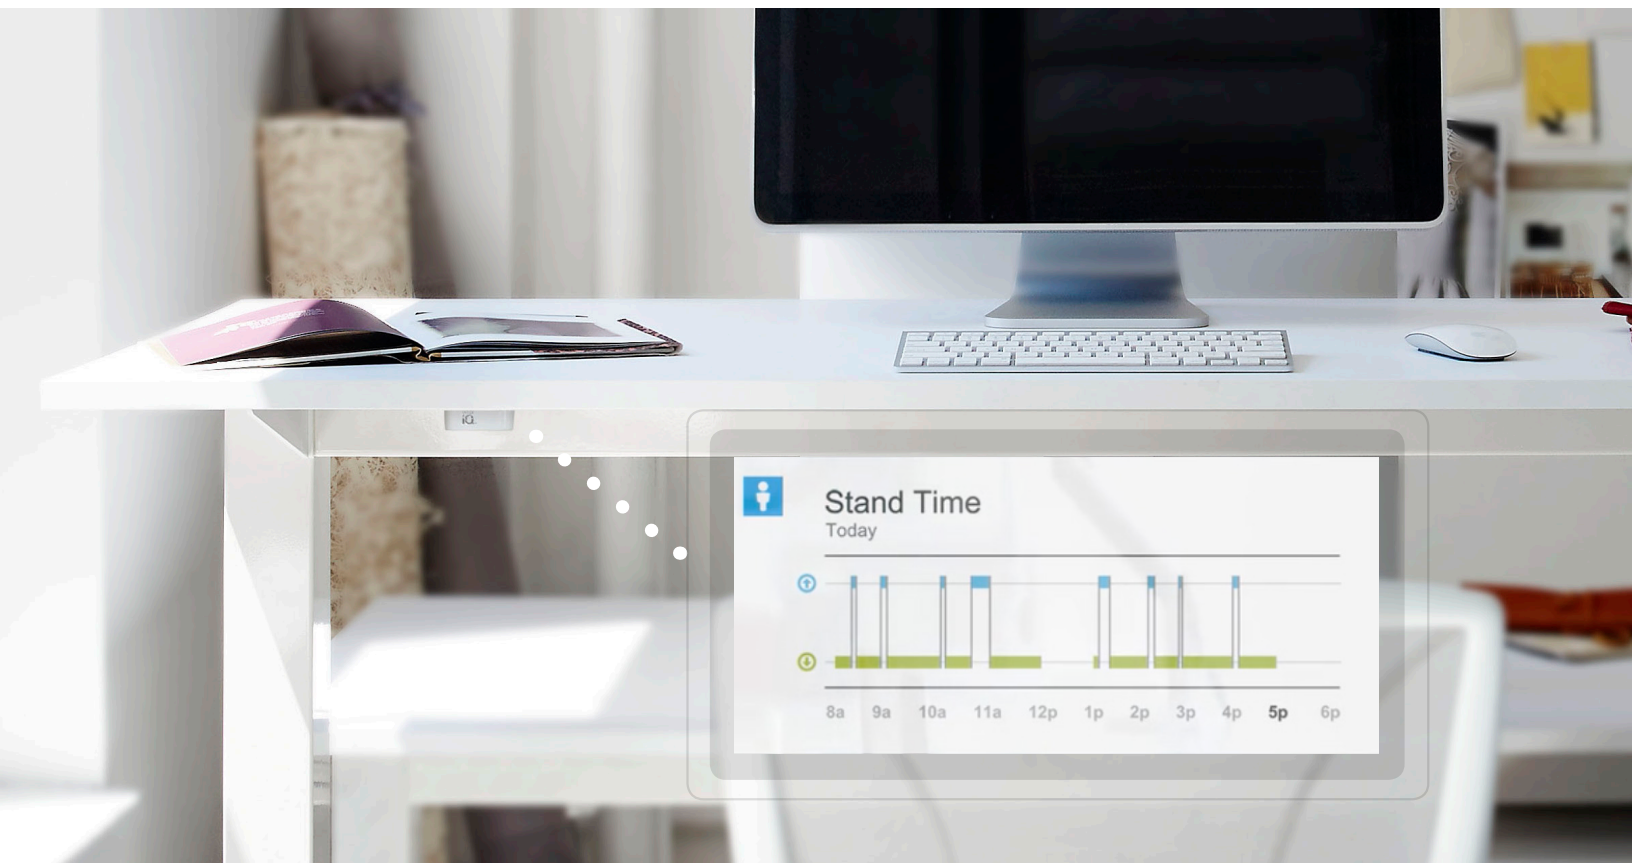

OFFICE iQ™

Pairing software innovation with Humanscale's expert ergonomic design, OfficeIQ is the ultimate in office intelligence and the next step in transforming traditional offices into active workspaces. Integrated into ergonomic furniture, OfficeIQ alerts users when to sit or stand and encourages balanced movement. Making furniture work for people, OfficeIQ helps users make healthier decisions throughout their day — not just in the office.

Features

- Unobtrusive, lightweight sensor box sits on or under the work surface*
- Gentle alerts remind users when to sit or stand
- Measures and provides real-time feedback on incremental caloric expenditure
- Provides target and actual standing time stats to indicate progress toward personal goals
- Uses Bluetooth Low Energy (BLE) wireless connectivity, ensuring up to 100 feet (approximately 150 desks) of unobstructed range between sensors and OfficeIQ Gateway
- Personal information is protected by the "Don't Be Creepy" privacy policy
- Provides aggregated and anonymous sit/stand utilization data
- Now available for order with our Sit/Stand line

White with a gloss finish

Black with a gloss finish

**not available for Gateway*

OfficeIQ Sensor:
QuickStand

OfficeIQ Sensor:
Float

Gateway

Uses Bluetooth Low Energy (BLE) wireless connectivity, ensuring up to 100 feet (approximately 150 desks) of unobstructed range between Sensors and Gateway