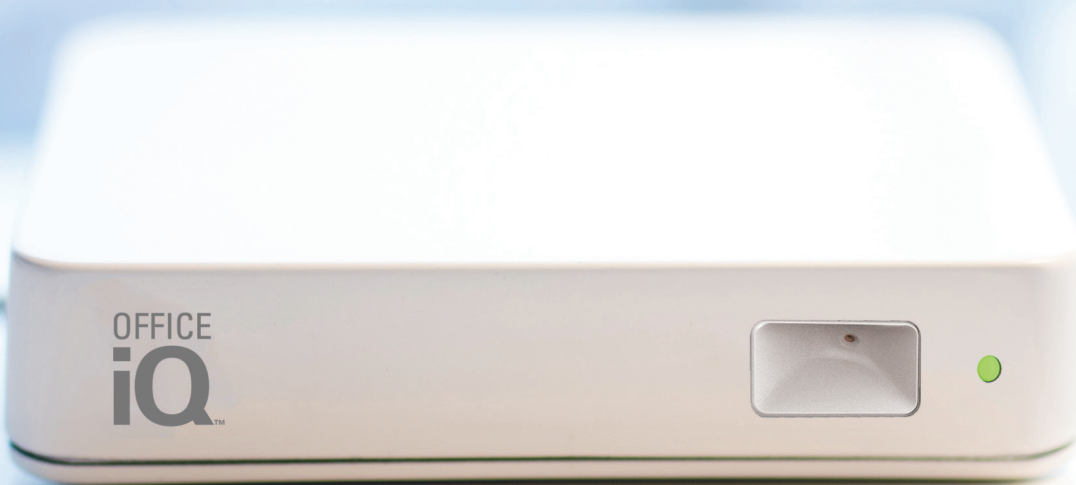

*Consult installation instructions for sensor placement location, by product