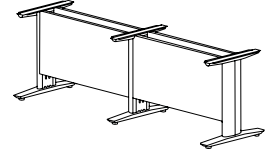

Square Top With Square Leg

Shown in: White Oak

48w x 48d x 29h

Table Top and Base Options

CROSS BASE

DRUM BASE

METAL LEG TRESTLE PANEL
BASE SET

DOUBLE METAL LEG TRESTLE
PANEL BASE SET

SCALLOPED PANEL BASE SET

SCALLOPED DOUBLE PANEL
BASE SET

SCALLOPED TRESTLE
PANEL BASE SET

SCALLOPED DOUBLE TRESTLE
PANEL BASE SET

PANEL BASE SET

DOUBLE PANEL BASE SET

TRESTLE PANEL BASE SET

DOUBLE TRESTLE PANEL
BASE SET