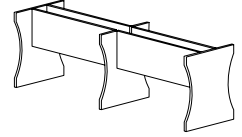

Shown in: Royal Mahogany

42" Round x 29h

Boat Top With Metal Trestle Panel Base Set

Shown in: Evening Zen

96w x 44d x 29.5h

Rectangular Top With Double Panel Base Set

Shown in: Autumn Maple

120w x 48d x 29.5h

Square Top With Square Leg

Shown in: White Oak

48w x 48d x 29h

Table Top and Base Options

CROSS BASE

DRUM BASE

METAL LEG TRESTLE PANEL
BASE SET

DOUBLE METAL LEG TRESTLE
PANEL BASE SET

SCALLOPED PANEL BASE SET

SCALLOPED DOUBLE PANEL
BASE SET

SCALLOPED TRESTLE
PANEL BASE SET

SCALLOPED DOUBLE TRESTLE
PANEL BASE SET

PANEL BASE SET

DOUBLE PANEL BASE SET

TRESTLE PANEL BASE SET

DOUBLE TRESTLE PANEL
BASE SET