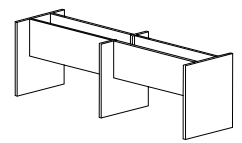

Square Top With Square Leg

Shown in: White Oak

48w x 48d x 29h

Table Top and Base Options

CROSS BASE

DRUM BASE

METAL LEG TRESTLE PANEL
BASE SET

DOUBLE METAL LEG TRESTLE
PANEL BASE SET

SCALLOPED PANEL BASE SET

SCALLOPED DOUBLE PANEL
BASE SET

SCALLOPED TRESTLE
PANEL BASE SET

SCALLOPED DOUBLE TRESTLE
PANEL BASE SET

PANEL BASE SET

DOUBLE PANEL BASE SET

TRESTLE PANEL BASE SET

DOUBLE TRESTLE PANEL
BASE SET

SQUARE TOP

RECTANGULAR TOP

BOAT SHAPE TOP

ROUND TOP

RACETRACK TOP

METAL CROSS BASE

TEE BASE

SPIDER LEG