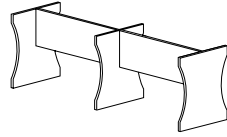

Shown in: Royal Mahogany

42" Round x 29h

Boat Top With Metal Trestle Panel Base Set

Shown in: Evening Zen

96w x 44d x 29.5h

Rectangular Top With Double Panel Base Set

Shown in: Autumn Maple

120w x 48d x 29.5h

Square Top With Square Leg

Shown in: White Oak

48w x 48d x 29h

Table Top and Base Options

CROSS BASE

DRUM BASE

METAL LEG TRESTLE PANEL
BASE SET

DOUBLE METAL LEG TRESTLE
PANEL BASE SET

SCALLOPED PANEL BASE SET

SCALLOPED DOUBLE PANEL
BASE SET

SCALLOPED TRESTLE
PANEL BASE SET

SCALLOPED DOUBLE TRESTLE
PANEL BASE SET

PANEL BASE SET

DOUBLE PANEL BASE SET

TRESTLE PANEL BASE SET

DOUBLE TRESTLE PANEL
BASE SET