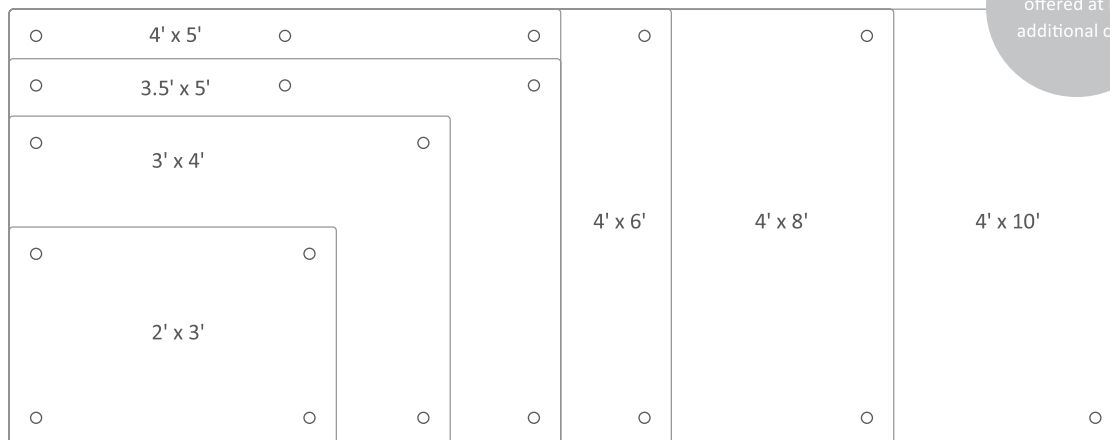

FIT YOUR ENVIRONMENT