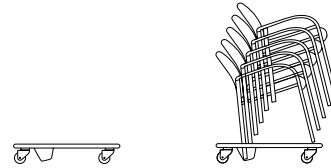

Features

- 3 frame/arm finish combinations
- Available in fabric, vinyl or 17 plastic colors
- Café stool available in 27" and 30" heights
- Waterfall seat promotes proper leg circulation
- Wall-saver anti-tip frame design
- Side chair has optional book rack and tablet
- Weight capacity 300 pounds for armed upholstered chairs; 250 lbs. for plastic, armless and stools
- Bariatric model weight capacity 500 lbs. (30") or 1,000 lbs. (42")
- Heavy Duty 24/7 option 350 lbs.
- Lifetime Warranty
- All options and 1,000's of fabrics ship in 2, 5 or 10 days

Options

SEAT	BACK	ARMS	BASE	FRAME COLOR
• Plastic • Upholstered	• Plastic • Upholstered	• Arm • Armless	• Glides • Casters	• Bisque • Black • Silver

OTHER OPTIONS

- Tablet
- Book Rack
- Ganging Bracket
- Stacking Cart

MODEL	14-CART STACKING CART	CART WITH 6 CHAIRS
Overall Width	23.75	
Overall Width Armless		24
Overall Width with Arms		25
Overall Depth	30	37
Overall Height	7	63
Weight	26.35 lbs.	
Weight Armless		149.35 lbs.
Weight with Arms		164.35 lbs.

Dimensions are in inches.

Specifications

MODEL	5213/5214/5223/5224 4-LEG SIDE CHAIR	5233/5234 SLED	5314/5414 30"/42" BARIATRIC	5213 S1/5214 S1 27" CAFÉ STOOL	5213 S2/5214 S2 30" CAFÉ STOOL
Overall Width Armless	21.5	21.5		21.5	21.5
Overall Width with Arms	25	25	36.5/48.5	25	25
Overall Depth	24	25	25.5	24	24
Overall Height	33.25	33.25	34/35	42	45
Seat Width	19.5	19.5	30/42	19.5	19.5
Seat Depth	18.5	18.5	18	18.5	18.5
Seat Height	17.5	17.58	19	27	30
Back Width	19.5	19.5	30/42	19.5	19.5
Back Height	16	16	16	16	16
Weight Armless	26.5 lbs.	27.5 lbs.		38 lbs.	39 lbs.
Weight with Arms	28.5 lbs.	29.5 lbs.	42.5 lbs./62.5 lbs.	40 lbs.	41 lbs.
Weight with Armless (3 pack)	80 lbs.	N/A			
Weight with Arms (3 pack)	86 lbs.	N/A			
COM (With ballistic nylon back.)	1.35 yds. (BN) 1.15 yds.	1.35 yds. (BN) 1.15 yds.	2.35 yds./2.5 yds. (BN) 1.67 yds./1.7 yds.	1.35 yds. (BN) 1.15 yds.	1.35 yds. (BN) 1.15 yds.
COL (With ballistic nylon back.)	24 sq. ft. (BN) 21 sq. ft.	24 sq. ft. (BN) 21 sq. ft.	42 sq. ft./44 sq. ft. (BN) 30 sq. ft.	24 sq. ft. (BN) 21 sq. ft.	24 sq. ft. (BN) 21 sq. ft.
Weight Capacity (back style)	(plastic) 250 lbs. (uphol.) 300 lbs. 350 lbs.	(plastic) 250 lbs. (uphol.) 300 lbs. 350 lbs.	500 lbs./1,000 lbs.	(plastic) 250 lbs. (uphol.) 300 lbs.	(plastic) 250 lbs. (uphol.) 300 lbs.
Heavy Duty 24/7					

Dimensions are in inches.