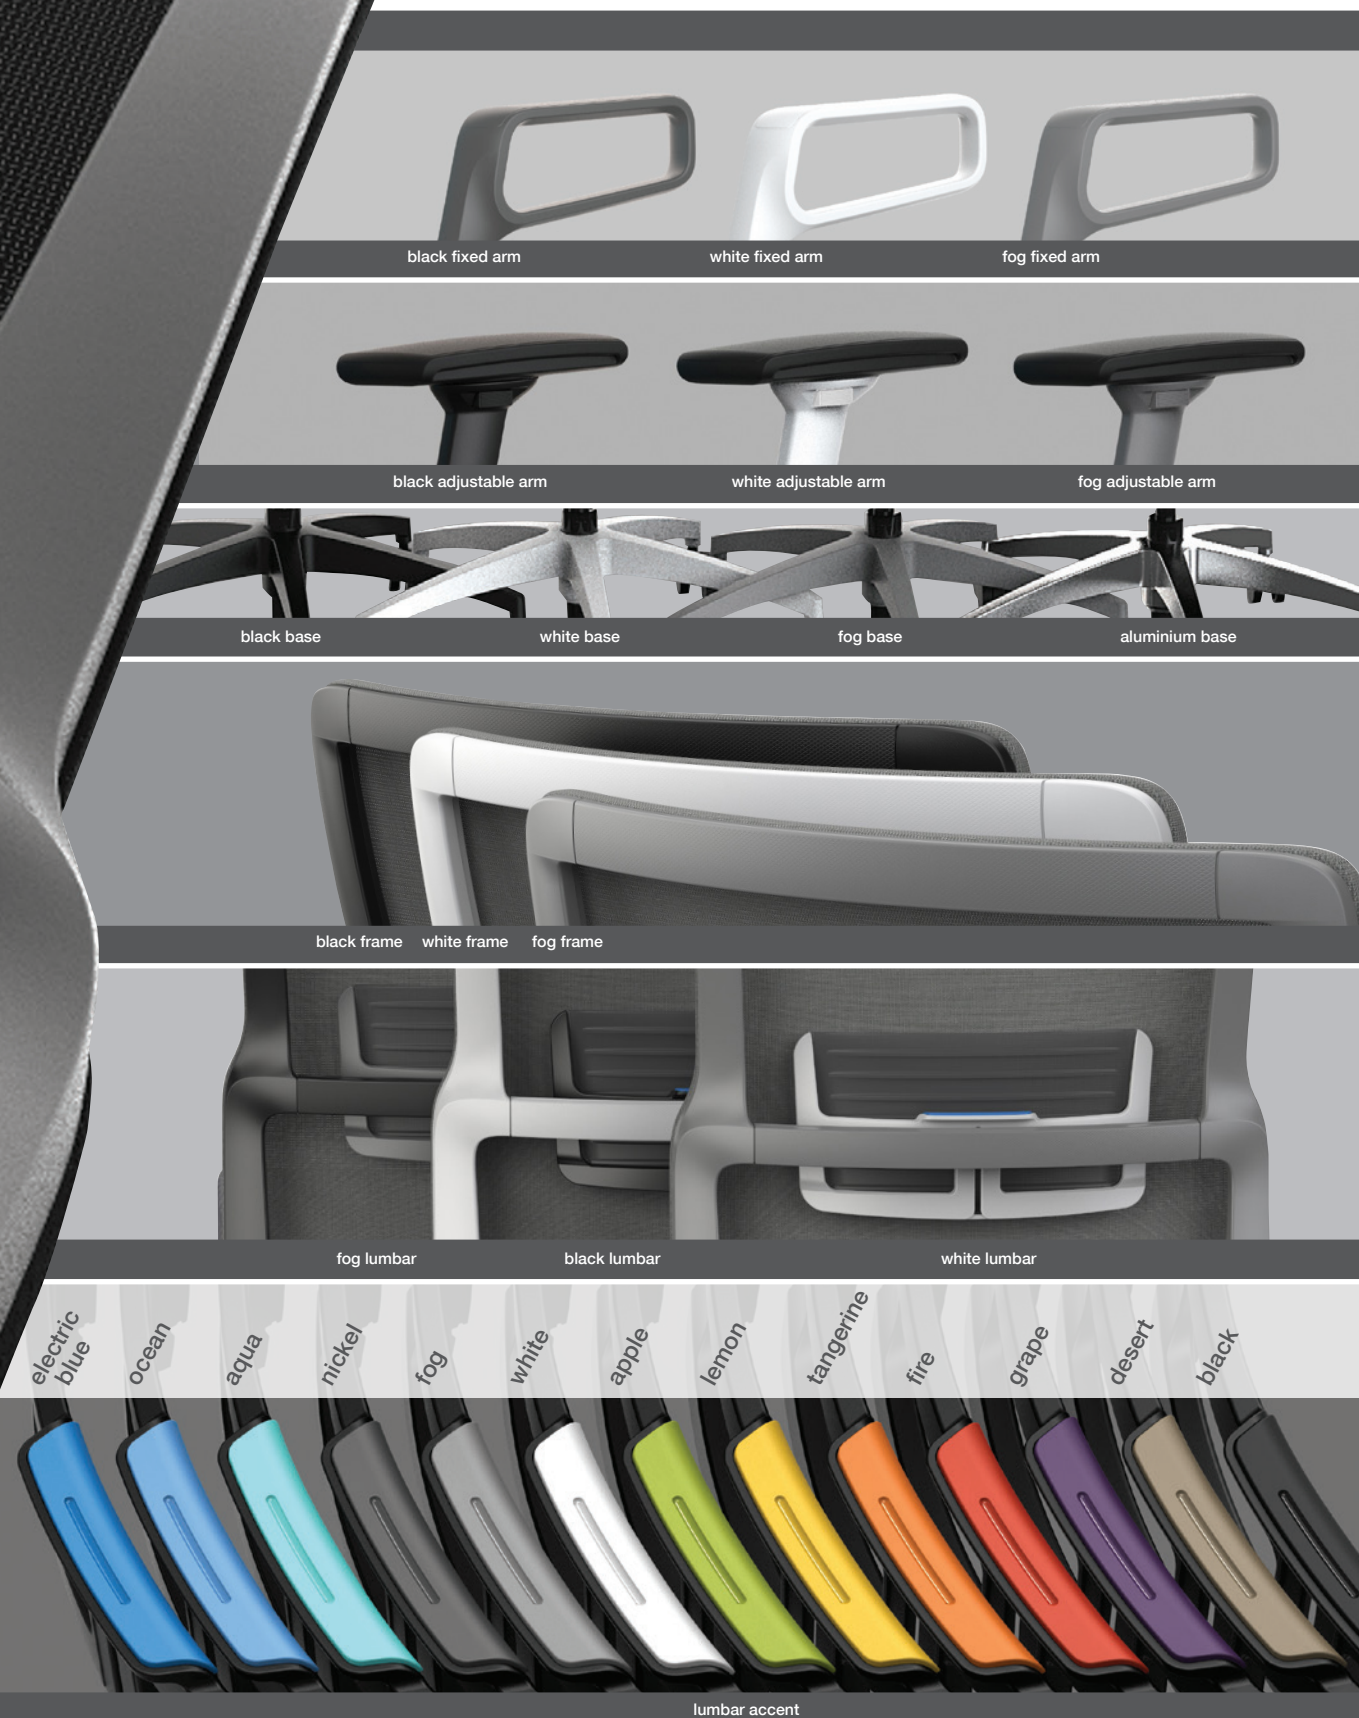

Novo

Specifications

MODEL	1033.BK1 MIDBACK MESH	1033.BK2 HIGHBACK MESH	1033 MIDBACK STOOL S1/S2
Overall Width Armless	26	26	26/27
Overall Width with Arms	26	26	26/27
Overall Depth	26	26	26/27
Overall Height	36	39	39/50
Seat Width	20	20.5	20
Seat Depth	18	17.5	18/17.5
Seat Height (mechanism)	(B) 16-19.75 (T) 16.25-20 (F) 16.75-20.25 (F/E3) 17-20.625	(B) 16-19.75 (T) 16.25-20 (F) 16.75-20.25 (F/E3) 17-20.625	(B) 21.375-29/ (B) 24.25-34.25
Seat Height with Higher Cylinder (mechanism)	B) 16.25-21.25 (T) 16.5-21.5 (F) 17-22 (F/E3) 17.25-22.25	(B) 16.25-21.25 (T) 16.5-21.5 (F) 17-22 (F/E3) 17.25-22.25	
Seat Height with Lower Cylinder (mechanism)	(B) 14.50-18.25 (T) 14.75-17.5 (F) 15.25-18 (F/E3) 15.50-18.25	(B) 14.50-18.25 (T) 14.75-17.5 (F) 15.25-18 (F/E3) 15.50-18.25	
Back Width	19	19	19
Back Height	20	23	20
Weight Armless	31 lbs.	32 lbs.	29/30 lbs.
Weight with Arms	37 lbs.	38 lbs.	35/36 lbs.
COM	1.1 yds.	1.1 yds.	1.1 yds.
COL	20 sq. ft.	20 sq. ft.	20 sq. ft.
Weight Capacity	300 lbs.	300 lbs.	300 lbs.

Dimensions are in inches.

Ergonomics and Features

- Midback and highback task chairs and midback stool
- Adjustable lumbar support is standard
- 3 frame colors with matching base
- 3 lumbar colors with 13 lumbar accent colors
- 12 mesh colors
- Basic, standard synchro and swivel tilt mechanisms
- 3 arm types: fixed, height adjustable, or height/width adjustable
- Textured designer arms
- Optional seat depth adjustment
- Optional polished aluminum base
- Waterfall seat
- 300 lb. weight capacity
- Lifetime Warranty on all structural components; 12 Years for 24/7 use
- All options and 1000's of textiles ship in 2, 5 or 10 days

Options