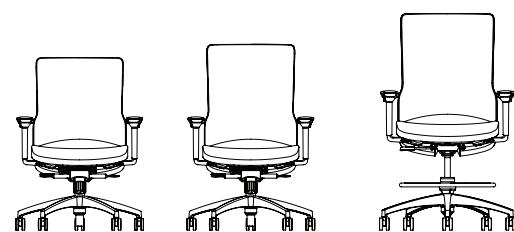

Design Your Own

Customize your chair at ChairBuilder.com, our online specification, visualization and marketing tool.

ChairBuilder® 2.0

Midback

Highback

Task Stool

Novo

Specifications

MODEL	1033.BK1 MIDBACK MESH	1033.BK2 HIGHBACK MESH	1033 MIDBACK STOOL S1/S2
Overall Width Armless	26	26	26/27
Overall Width with Arms	26	26	26/27
Overall Depth	26	26	26/27
Overall Height	36	39	39/50
Seat Width	20	20.5	20
Seat Depth	18	17.5	18/17.5
Seat Height (mechanism)	(B) 16-19.75 (T) 16.25-20 (F) 16.75-20.25 (F/E3) 17-20.625	(B) 16-19.75 (T) 16.25-20 (F) 16.75-20.25 (F/E3) 17-20.625	(B) 21.375-29/ (B) 24.25-34.25
Seat Height with Higher Cylinder (mechanism)	B) 16.25-21.25 (T) 16.5-21.5 (F) 17-22 (F/E3) 17.25-22.25	(B) 16.25-21.25 (T) 16.5-21.5 (F) 17-22 (F/E3) 17.25-22.25	
Seat Height with Lower Cylinder (mechanism)	(B) 14.50-18.25 (T) 14.75-17.5 (F) 15.25-18 (F/E3) 15.50-18.25	(B) 14.50-18.25 (T) 14.75-17.5 (F) 15.25-18 (F/E3) 15.50-18.25	
Back Width	19	19	19
Back Height	20	23	20
Weight Armless	31 lbs.	32 lbs.	29/30 lbs.
Weight with Arms	37 lbs.	38 lbs.	35/36 lbs.
COM	1.1 yds.	1.1 yds.	1.1 yds.
COL	20 sq. ft.	20 sq. ft.	20 sq. ft.
Weight Capacity	300 lbs.	300 lbs.	300 lbs.

Dimensions are in inches.

Ergonomics and Features

- Midback and highback task chairs and midback stool
- Adjustable lumbar support is standard
- 3 frame colors with matching base
- 3 lumbar colors with 13 lumbar accent colors
- 12 mesh colors
- Basic, standard synchro and swivel tilt mechanisms
- 3 arm types: fixed, height adjustable, or height/width adjustable
- Textured designer arms
- Optional seat depth adjustment
- Optional polished aluminum base
- Waterfall seat
- 300 lb. weight capacity
- Lifetime Warranty on all structural components; 12 Years for 24/7 use
- All options and 1000's of textiles ship in 2, 5 or 10 days