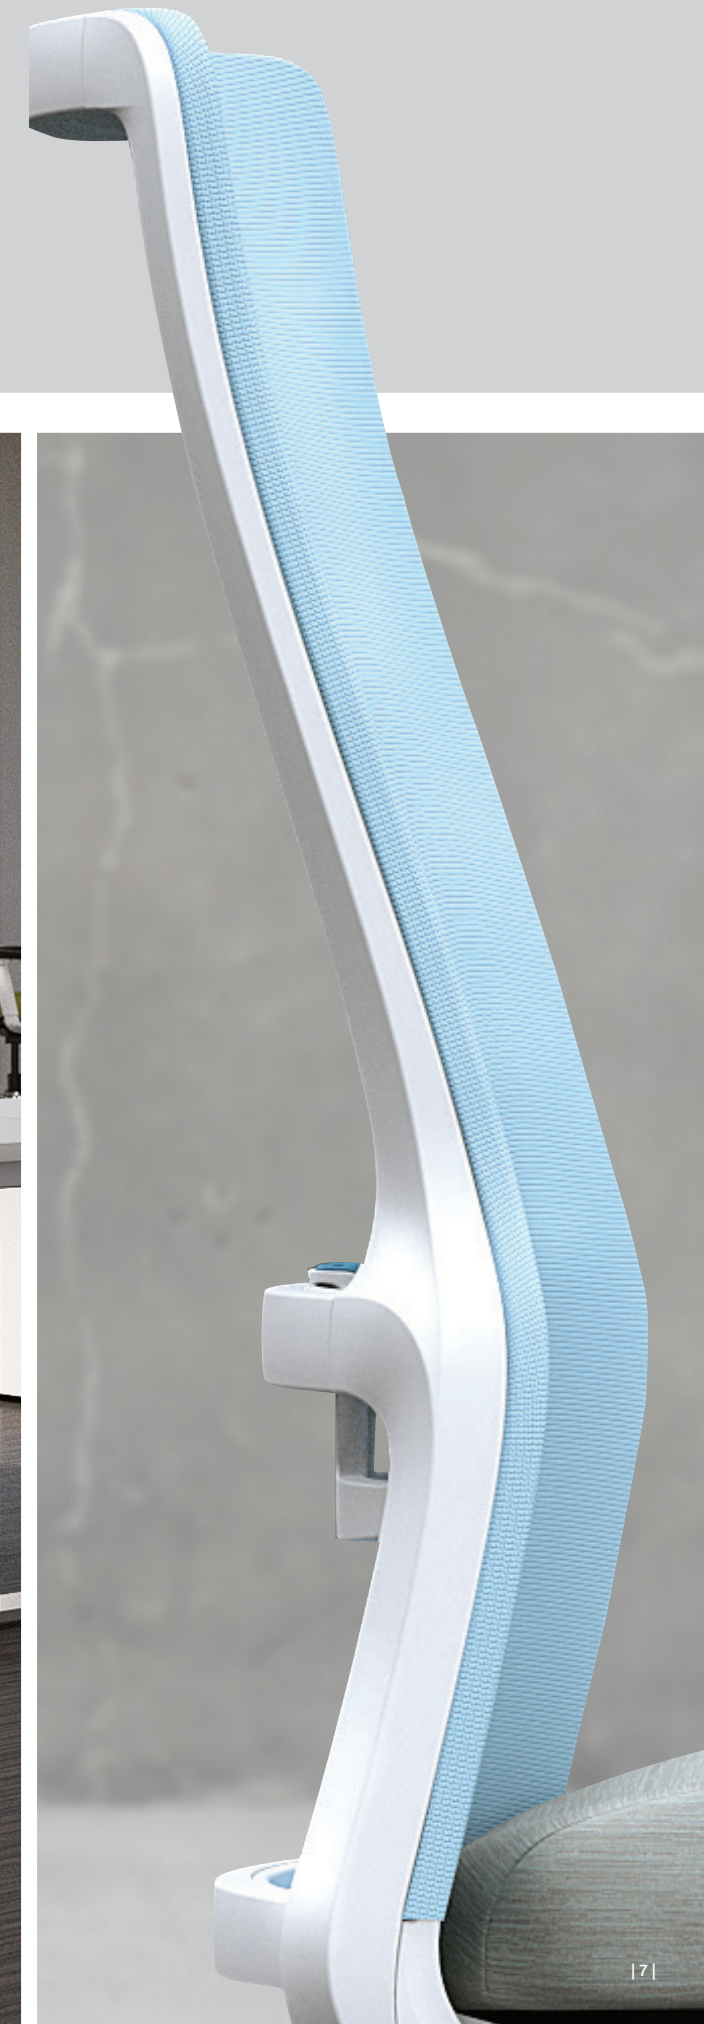

NOVO

Surface Materials: Maharam gray leather (seat), fire (mesh)
Frame: black Lumbar: black Lumbar Accent: fire

Elegance at Work

A classic look with a contemporary twist, the distinctive Novo in black brings style and sophistication to any professional space.

25
day
turnaround
10

Surface Materials: SitOnIt pop onyx (seat), onyx (mesh) Frame: black Lumbar: black Lumbar Accent: white

Lighten Up!

Architecturally sculpted with soft corners and a refined silhouette, Novo in white accentuates any dynamic, vibrant space.

Surface Materials: SitOnIt pop tangerine (seat), tangerine (mesh)
Frame: white Lumbar: white Lumbar Accent: tangerine

Surface Materials: SitOnIt slide nickel (seat), aqua (mesh)
Frame: fog Lumbar: white Lumbar Accent: ocean

Renew Any Space

Novo in fog is your canvas to bring color and style into the workplace.

Pull up a chair or grab a stool - mix and match frame, lumbar, arms, and base options to create the perfect combination for your environment.