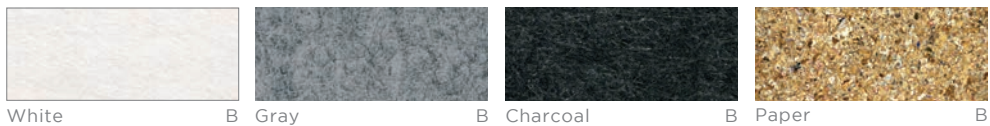

work a different way.

LOFTwall®

FRAMEwall, DESKdivider, GLIDE, MOBI & WEB* FINISHES

*WEB finishes available only with solid colors

standard panel colors

SOLID COLORS

TRANSLUCENT

LAMINATE

FABRICS

RECYCLED

COLORS

WAVE finishes

White

A

Black

A

Dark Gray

A

Dark Oak

B

Elm

B

Light Oak

B

Red

frame colors

WHITE01 GLOSSY

WHITE02 MATTE

ANODIZED SILVER

BLACK01 GLOSSY

BLACK02 MATTE

woods
MATTE FINISH