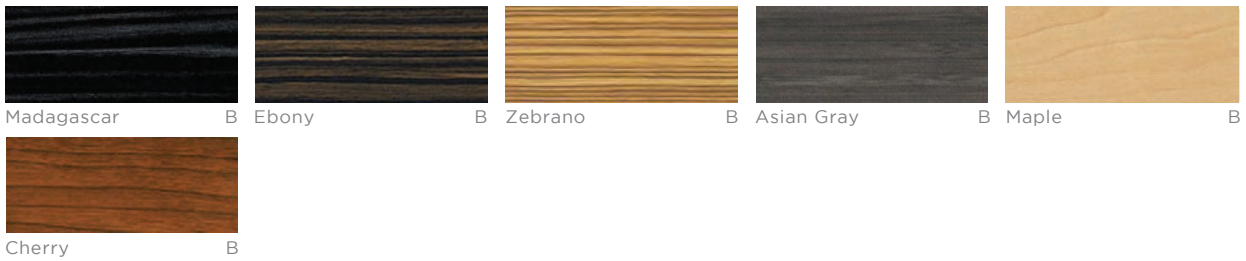

work a different way.

LOFTwall®

FRAMEwall, DESKdivider, GLIDE, MOBI & WEB* FINISHES

*WEB finishes available only with solid colors

standard panel colors

SOLID COLORS

TRANSLUCENT

LAMINATE

FABRICS

RECYCLED

COLORS

WAVE finishes

White

A

Black

A

Dark Gray

A

Dark Oak

B

Elm

B

Light Oak

B

Red

frame colors

WHITE01 GLOSSY

WHITE02 MATTE

ANODIZED SILVER

BLACK01 GLOSSY

BLACK02 MATTE

woods
MATTE FINISH