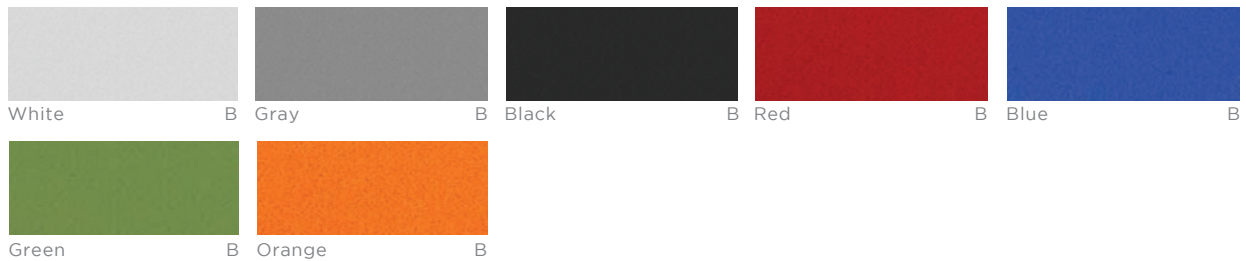

work a different way.

LOFTwall®

FRAMEwall, DESKdivider, GLIDE, MOBI & WEB* FINISHES

*WEB finishes available only with solid colors

standard panel colors

SOLID COLORS

TRANSLUCENT

LAMINATE

FABRICS

RECYCLED

COLORS

WAVE finishes

White

A

Black

A

Dark Gray

A

Dark Oak

B

Elm

B

Light Oak

B

Red

frame colors

WHITE01 GLOSSY

WHITE02 MATTE

ANODIZED SILVER

BLACK01 GLOSSY

BLACK02 MATTE

woods
MATTE FINISH