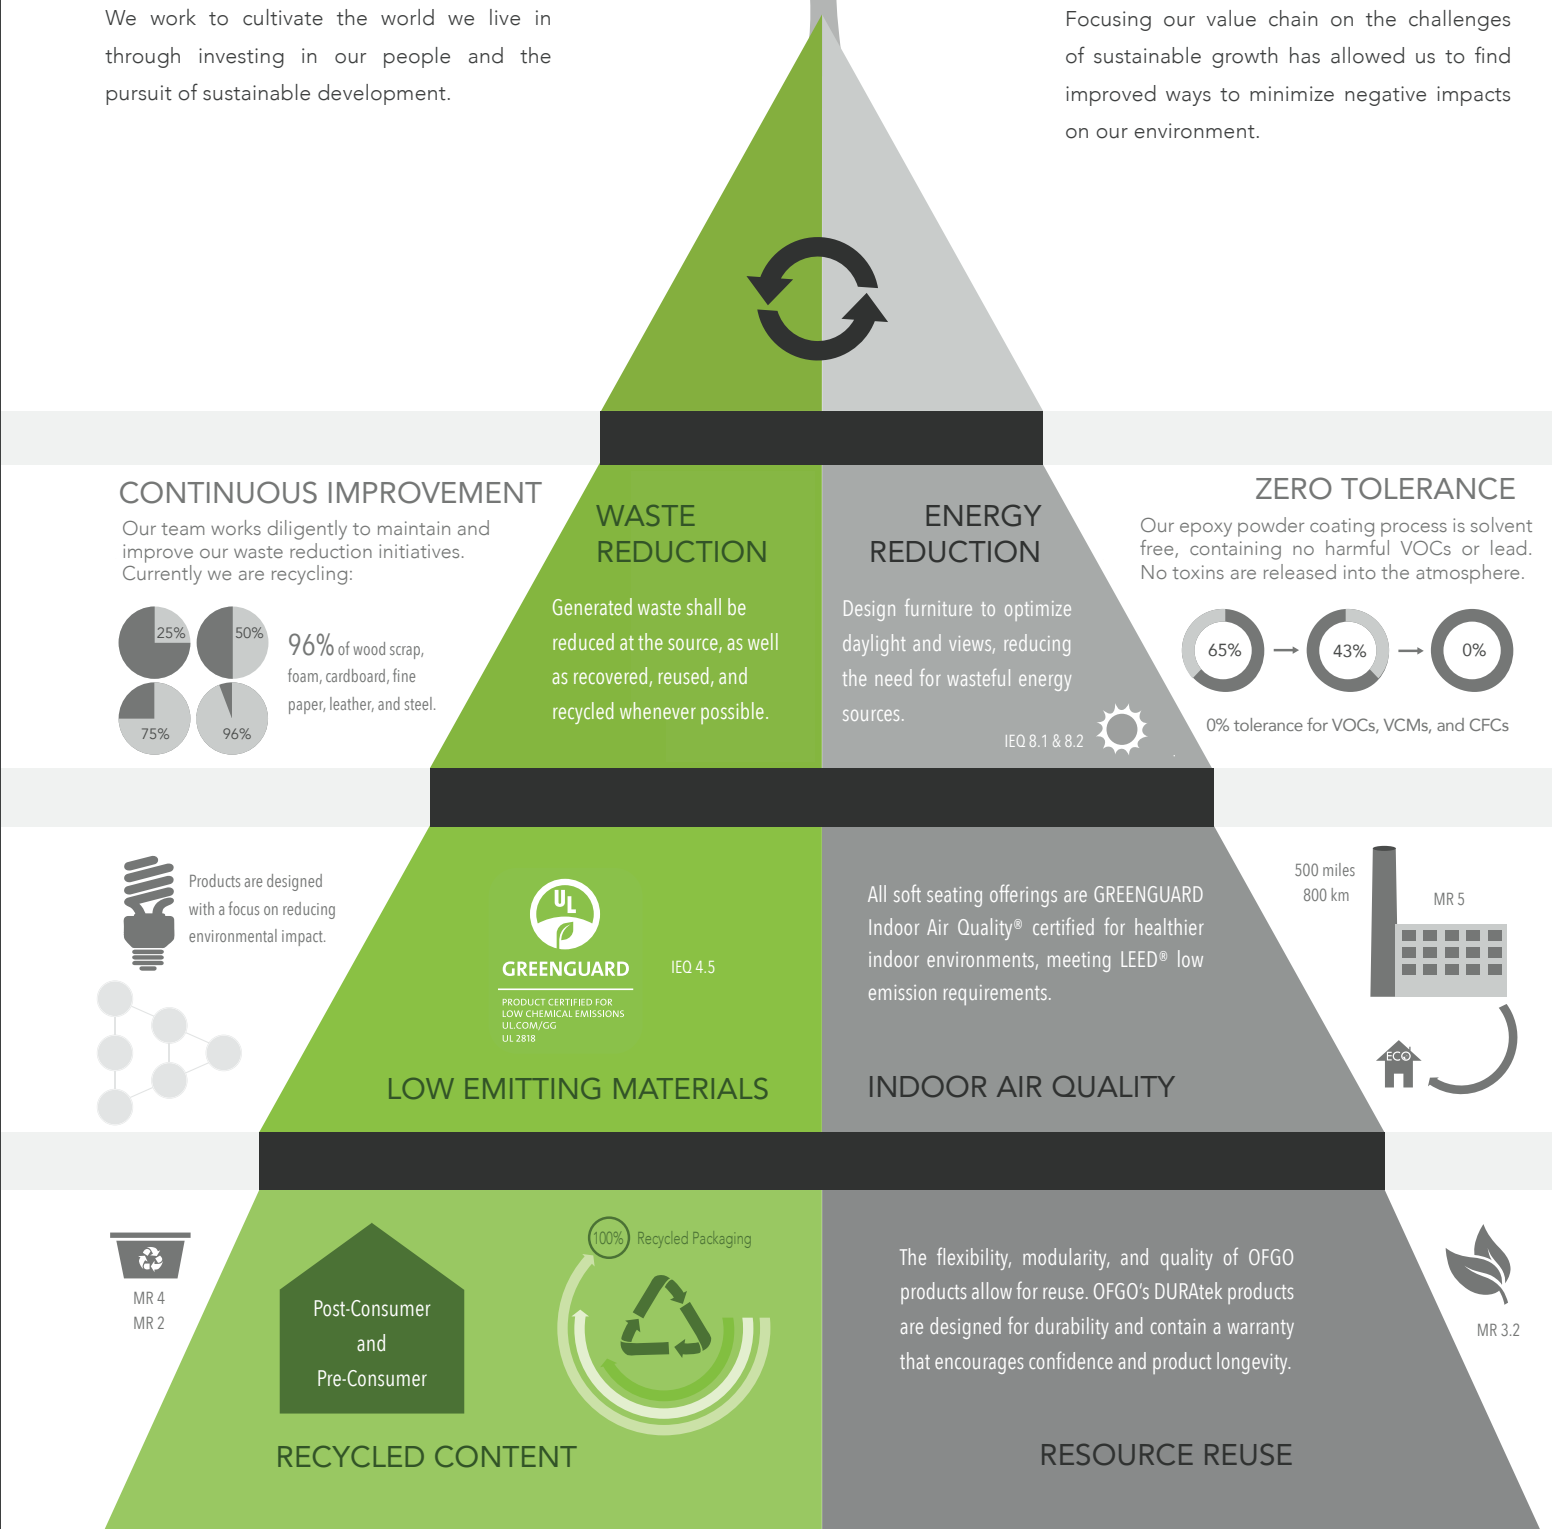

Everything we do can make a difference.

Our innovation and design initiatives entail not only improving the quality, style, and flexibility of our offerings but also focus on reducing our environmental footprint. By choosing lower impact materials and utilizing waste reduction strategies, we strive for a sustainable presence in our environment. Our areas of environmental concentration include energy efficiency and climate awareness, workplace air quality, recycled content and end of life recyclability, sustainable distribution, and environmental stewardship.

OUR PEOPLE.

We work to cultivate the world we live in through investing in our people and the pursuit of sustainable development.

OUR PLANET.

Focusing our value chain on the challenges of sustainable growth has allowed us to find improved ways to minimize negative impacts on our environment.