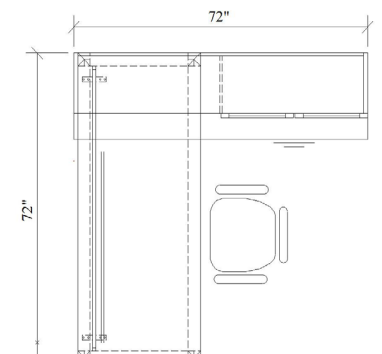

TR225

Two Person Desk w/ Closed Legs & Gap
TR2-2472-C-G
48d x 72w x 30h

Post Mounted Hutch (6" Post)
TRPH-1424-20 (2)
14d x 24w x 20h

Framed Divider Panel
TRPS-1248
0.75d x 48w x 12h

Mobile Box File Pedestal
CAB-1622-LMBF (2)
22d x 16w x 21h

TR415

Four Person Desk w/ Straight Legs
TR4-3060-S
60d x 120w x 30h

Post Mounted Hutch (6" Post)
TRPH-1436-20 (2)
14d x 36w x 20h

Sliding Hutch Doors
DKT-36-SLID (2)

Mobile Box File Pedestal
CAB-1622-LMBF (4)
22d x 16w x 21h

TR115

Closed Leg Desk, Floating One Side
TR1-2472-FC
24d x 72w x 30h

Open Shelf, Box-File Credenza
CAB-2072-22-OSBF-P
20d x 72w x 22h

Upholstered Seat Cushion
ACC-2036-SEAT
20d x 36w x 2.5h

Three Drawer Lat. File Storage Tower
CAB-172066-3FSC-P
17w x 20d x 66h

SOLO+

Closed Leg Desk, Floating One Side
TR1-2472-FC (3)
24d x 72w x 30h

Open Shelf, Box-File Credenza
CAB-2072-22-OSBF-P (3)
20d x 72w x 22h

Wall Mounted Hutch
WMHT-1472-14 (3)

Glazed Door Kit
DKT-36-HING-WZ