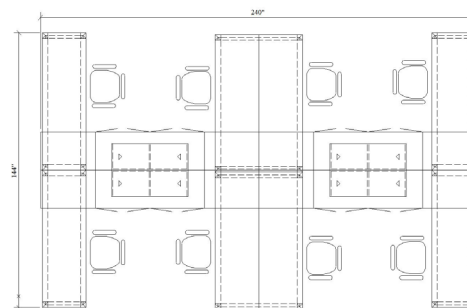

CREW

Six Person Desk w/ Closed Legs
TR6-2472-C
48d x 216w x 30h

Framed Fabric Divider Panel Set
TRPS-1266 (3)
0.75d x 66w x 12h

Bookcase
BKC-123648-BC (6)
12d x 36w x 48h