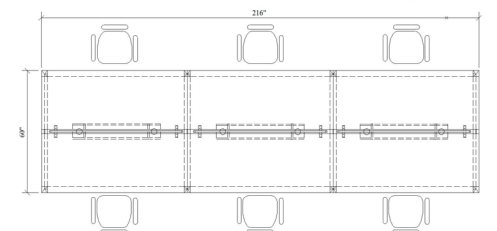

EXEC

Single Closed Leg Desk with Left Return
TRL-3072-2448-C
78d x 72w x 30h

Single Straight Leg Desk/Meeting Table
TR1-3036-S
30d x 36w x 30h

Mobile Box/Box/File Cabinet
CAB-1622-LMBBF
16d x 22w x 28h

Wall Mounted Hutch
WMHT-1472-14 (2)

Hutch Door Kit
DKT-72-HING

Vertical Storage Cabinet
CAB-203666-VS-P (2)
20d x 36w 66h

Vertical Glazed Door Storage Cabinet
CAB-203666-VS-SZ-P
20d x 36w 66h

TR615

Six Person Gap Desk w/ Closed Legs
TR6-3072-C-G
60d x 216w x 30h

Framed Fabric Divider Panel
TRPS-1266 (3)
0.75d x 66w x 12h

Box File Cabinet
CAB-2036-22-BF-P (6)
20d x 36w x 22h

Upholstered Seat Cushion
ACC-2036-SEAT (6)
20d x 36w x 2.5h

TASK

Single Person Desk, Floating One Side
TR1-2472-FC/CF (4)
24d x 72w x 30h

Two Person Desk, Floating Leg One Side
TR2-2472-FC/CF (2)
48d x 72w x 30h

Open Shelf Storage Cabinet
CAB-2030-22-OS (4)
20d x 30w x 22h

Open Shelf/Open Shelf Credenza
CAB-2060-22-OSOS (2)
20d x 60w x 22h

Storage Cabinet/Storage Cabinet Credenza
CAB-2060-22-SCSC-P (4)
20d x 60w x 22h

Post Mounted Hutch (6" Posts)
TRPH-1442-20 (4)
14d x 42w x 20h

CREW

Six Person Desk w/ Closed Legs
TR6-2472-C
48d x 216w x 30h

Framed Fabric Divider Panel Set
TRPS-1266 (3)
0.75d x 66w x 12h

Bookcase
BKC-123648-BC (6)
12d x 36w x 48h