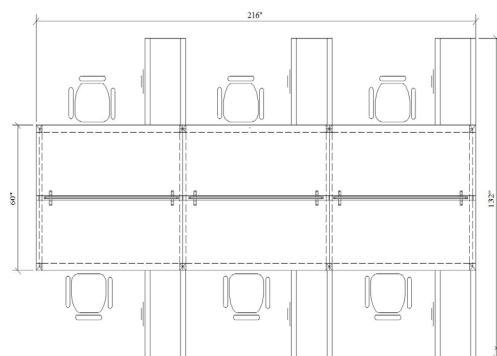

TASK

Single Person Desk, Floating One Side
TR1-2472-FC/CF (4)
24d x 72w x 30h

Two Person Desk, Floating Leg One Side
TR2-2472-FC/CF (2)
48d x 72w x 30h

Open Shelf Storage Cabinet
CAB-2030-22-OS (4)
20d x 30w x 22h

Open Shelf/Open Shelf Credenza
CAB-2060-22-OSOS (2)
20d x 60w x 22h

Storage Cabinet/Storage Cabinet Credenza
CAB-2060-22-SCSC-P (4)
20d x 60w x 22h

Post Mounted Hutch (6" Posts)
TRPH-1442-20 (4)
14d x 42w x 20h