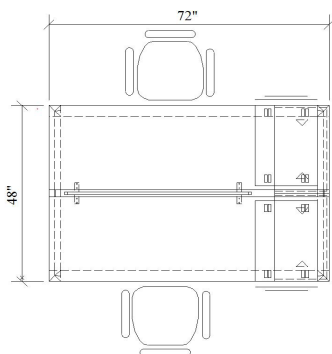

TR415

Four Person Desk w/ Straight Legs
TR4-3060-S
60d x 120w x 30h

Post Mounted Hutch (6" Post)
TRPH-1436-20 (2)
14d x 36w x 20h

Sliding Hutch Doors
DKT-36-SLID (2)

Mobile Box File Pedestal
CAB-1622-LMBF (4)
22d x 16w x 21h