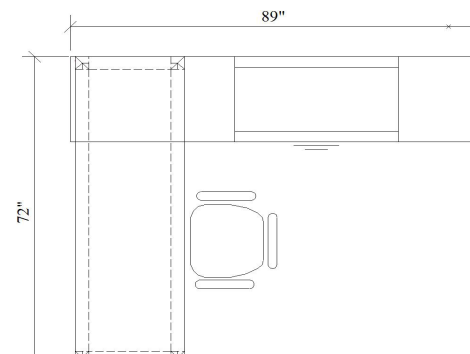

Post Mounted Hutch (6" Post)
 TRPH-1436-20 (2)
 14d x 36w x 20h

Sliding Hutch Doors
 DKT-36-SLID (2)

Mobile Box File Pedestal
 CAB-1622-LMBF (4)
 22d x 16w x 21h

TR115

Closed Leg Desk, Floating One Side
 TR1-2472-FC
 24d x 72w x 30h

Open Shelf, Box-File Credenza
 CAB-2072-22-OSBF-P
 20d x 72w x 22h

Upholstered Seat Cushion
 ACC-2036-SEAT
 20d x 36w x 2.5h

Three Drawer Lat. File Storage Tower
 CAB-172066-3FSC-P
 17w x 20d x 66h

SOLO+