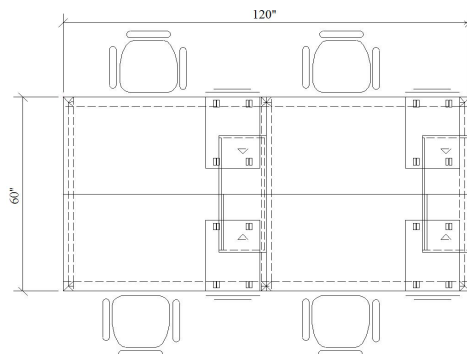

TR115

Closed Leg Desk, Floating One Side
TR1-2472-FC
24d x 72w x 30h

Open Shelf, Box-File Credenza
CAB-2072-22-OSBF-P
20d x 72w x 22h

Upholstered Seat Cushion
ACC-2036-SEAT
20d x 36w x 2.5h

Three Drawer Lat. File Storage Tower
CAB-172066-3FSC-P
17w x 20d x 66h