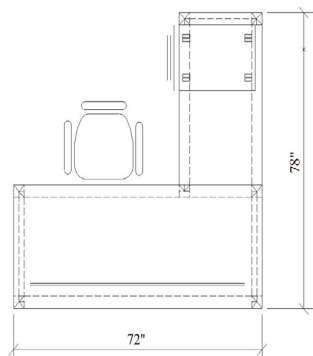

TR615

Six Person Gap Desk w/ Closed Legs
TR6-3072-C-G
60d x 216w x 30h

Framed Fabric Divider Panel
TRPS-1266 (3)
0.75d x 66w x 12h

Box File Cabinet
CAB-2036-22-BF-P (6)
20d x 36w x 22h

Upholstered Seat Cushion
ACC-2036-SEAT (6)
20d x 36w x 2.5h